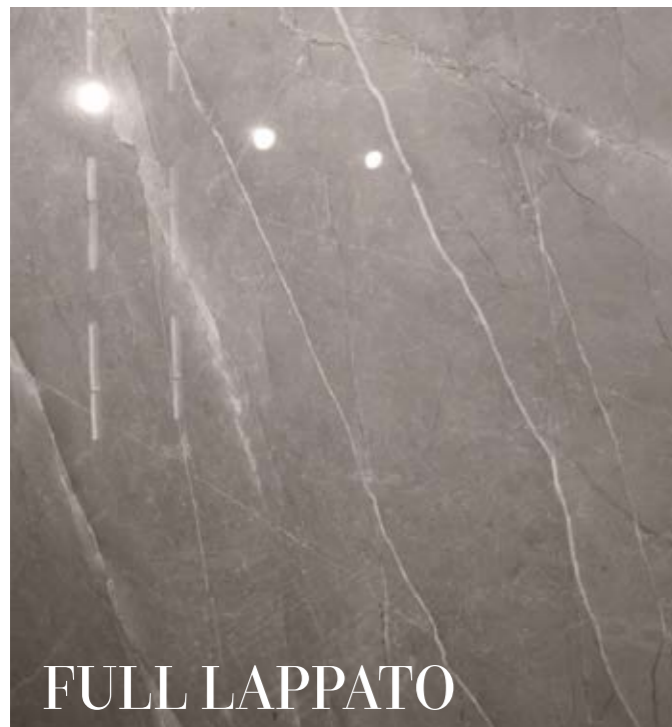

The result is a range of choices that opens a new era for interior design floors and walls, establishing us as a unique Surface & Textures driven brand worldwide.

Full Lappato is the most notable marble surface in interior design. With mirror-like reflection achieved through dry granular, and superior glaze quality with masterful polishing process, this surface accentuates the graphics and depth of fine marble slabs without any distortion