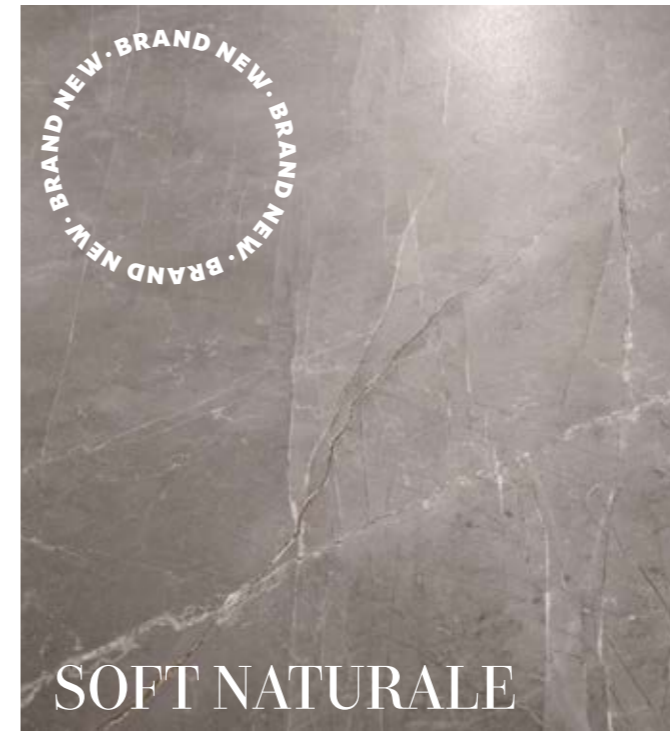

Soft Naturale elevates to a new level of transparency and refinement, which enhances both visual appeal and tactile experience, ensuring superior performance.