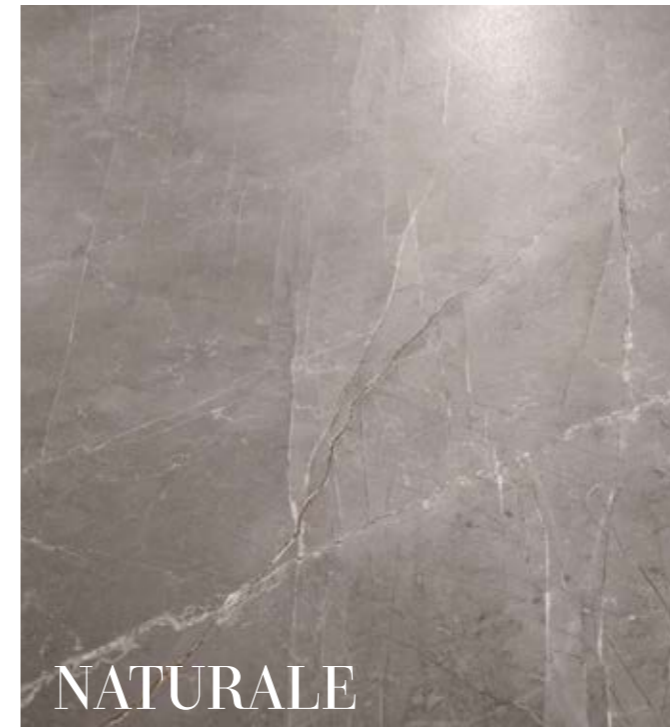

Naturale is appreciated for its well-defined softness, and its superior technical performances make this surface suitable for different flooring options from residential to high traffic commercial spaces.