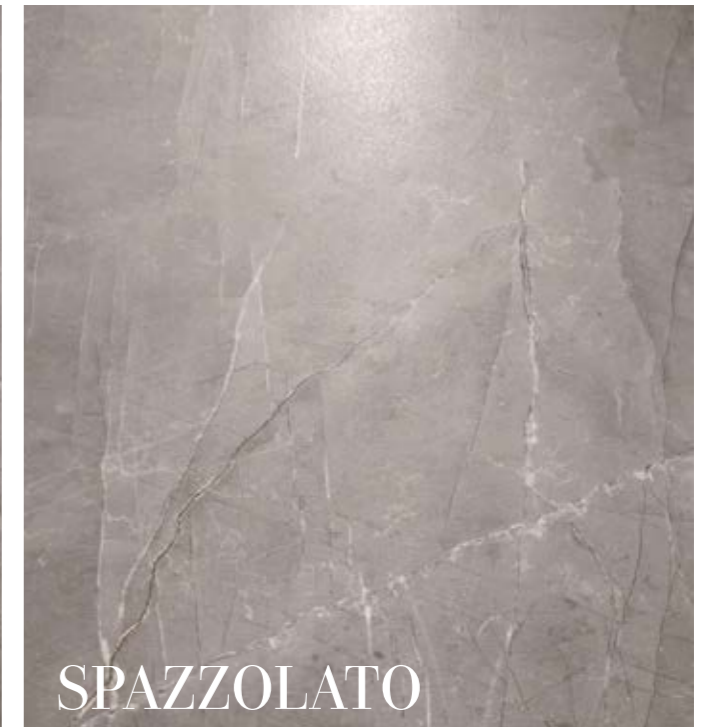

Spazzolato stands out with its softness, enhanced by delicate hollow and relief engravings typical of real marble. This surface creates a new visual effect with tactile consistency, amplified by grazing light conditions.