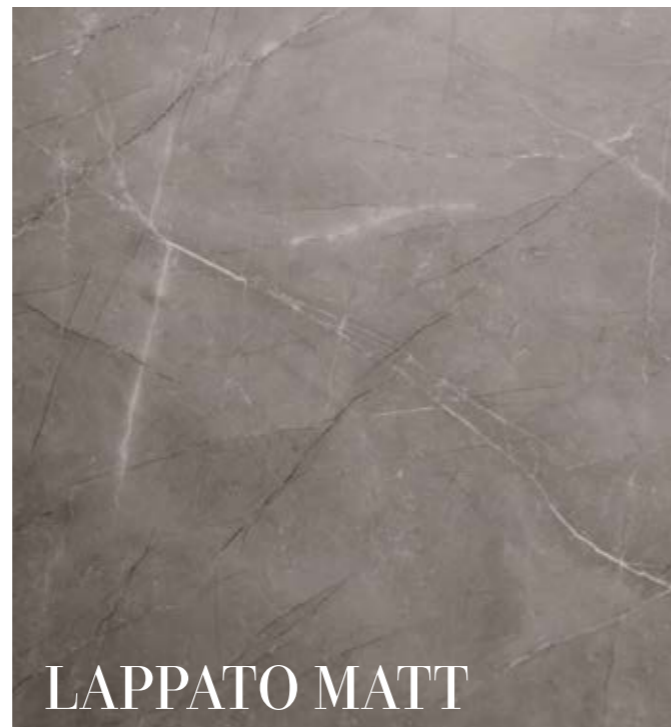

The result is a range of choices that opens a new era for interior design floors and walls, establishing us as a unique Surface & Textures driven brand worldwide.

Full Lappato is the most notable marble surface in interior design. With mirror-like reflection achieved through dry granular, and superior glaze quality with masterful polishing process, this surface accentuates the graphics and depth of fine marble slabs without any distortion